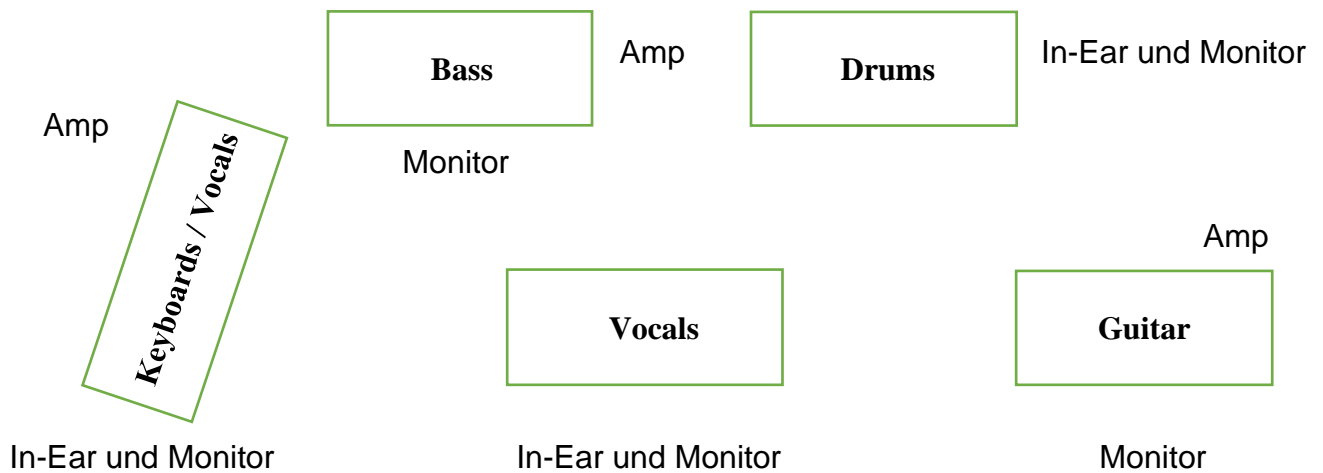

# Purple Water

## Stage Rider

CH	Instrument	
1	Vocals (Lead)	Mic
2	Vocals (Back)	Mic
3		
4	Bass Drum	Mic
5	Snare	Mic
6	Tom 1	Mic
7	Tom 2	Mic
8	Tom 3	Mic
9	Hi-Hat	Mic
10	Overhead left	Mic
11	Overhead right	Mic
12		
13	Guitar	Mic
14	Bass	Line
15	Keyboards left	Line
16	Keyboards right	Line